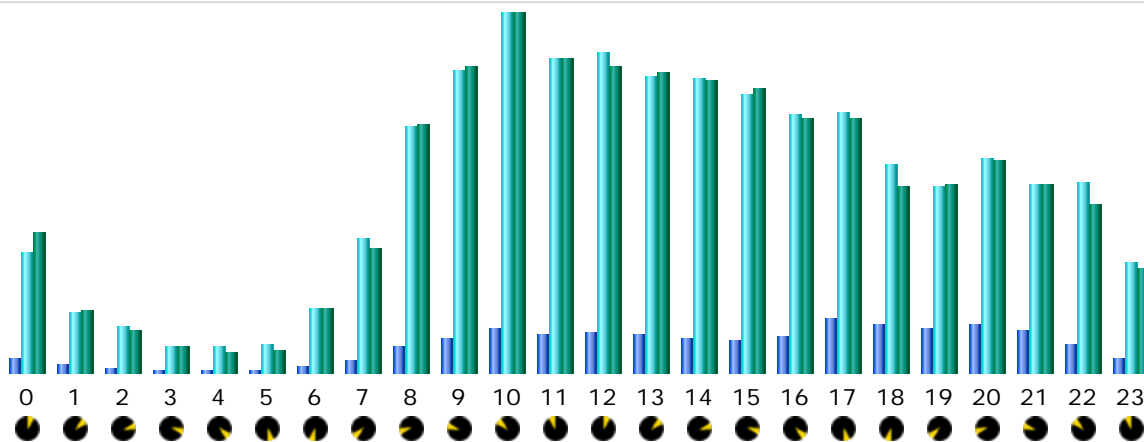

Hours

Hours	Pages	Hits	Bandwidth	Hours	Pages	Hits	Bandwidth
00	1311	11172	446.46 MB	12	3749	29727	970.71 MB
01	790	5710	202.17 MB	13	3540	27539	956.37 MB
02	503	4309	135.18 MB	14	3326	27289	931.10 MB
03	305	2544	84.46 MB	15	3094	25781	906.23 MB
04	266	2443	66.66 MB	16	3433	23928	809.25 MB
05	324	2766	71.91 MB	17	5087	24287	808.60 MB
06	724	6103	203.17 MB	18	4479	19299	592.29 MB
07	1217	12503	399.24 MB	19	4261	17259	600.78 MB
08	2453	22959	786.81 MB	20	4534	19979	672.65 MB
09	3301	28063	975.48 MB	21	4041	17523	601.48 MB
10	4254	33378	1.11 GB	22	2730	17697	535.62 MB
11	3553	29213	1000.82 MB	23	1332	10255	335.76 MB