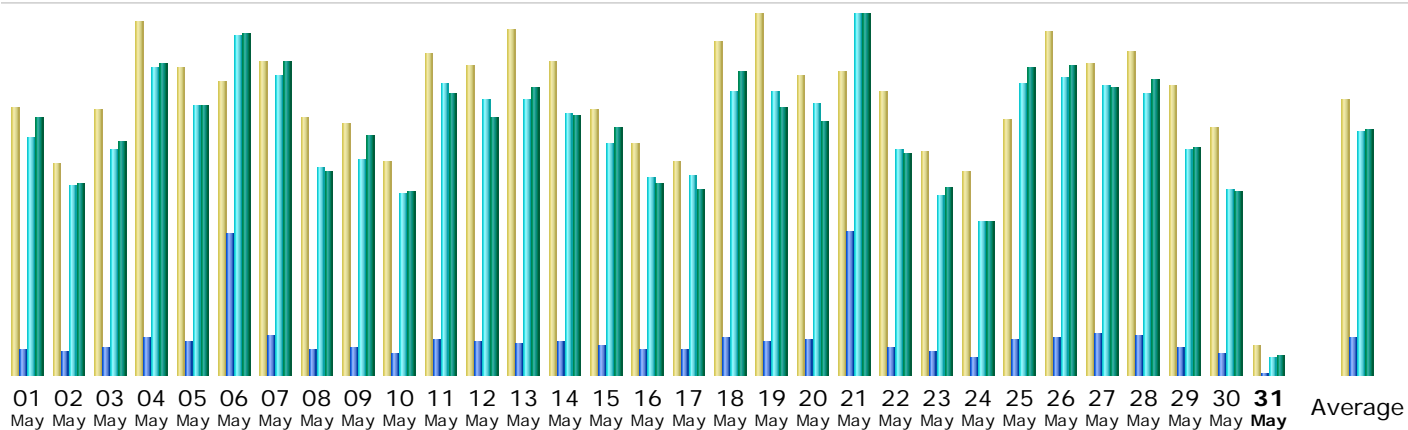

Last Update: 31 May 2009 - 03:24 [Update now](#)

Reported period:

Summary

Reported period Month May 2009

First visit 01 May 2009 - 00:02

Last visit 31 May 2009 - 03:24

	Unique visitors	Number of visits	Pages	Hits	Bandwidth
Viewed traffic *	9066	10703 (1.18 visits/visitor)	62607 (5.84 Pages/Visit)	421726 (39.4 Hits/Visit)	13.90 GB (1361.83 KB/Visit)
Not viewed traffic *			136873	143925	702.83 MB

Days of month

Day	Number of visits	Pages	Hits	Bandwidth
01 May 2009	336	1382	13287	480.68 MB
02 May 2009	265	1246	10565	358.04 MB
03 May 2009	333	1458	12582	437.09 MB
04 May 2009	443	2057	17204	579.65 MB
05 May 2009	386	1797	15109	501.81 MB
06 May 2009	368	7889	18994	637.65 MB
07 May 2009	393	2141	16704	586.03 MB
08 May 2009	322	1369	11561	379.28 MB
09 May 2009	315	1476	12071	447.63 MB
10 May 2009	268	1169	10078	341.52 MB
11 May 2009	402	1931	16271	525.22 MB
12 May 2009	388	1797	15342	479.98 MB
13 May 2009	433	1769	15358	535.52 MB
14 May 2009	392	1841	14589	483.40 MB
15 May 2009	332	1587	12919	463.33 MB
16 May 2009	289	1446	11042	358.42 MB
17 May 2009	267	1435	11123	344.27 MB
18 May 2009	418	2028	15877	564.83 MB
19 May 2009	452	1861	15852	499.51 MB
20 May 2009	376	1930	15218	473.14 MB
21 May 2009	380	7966	20155	673.03 MB
22 May 2009	355	1536	12628	412.43 MB
23 May 2009	279	1277	10066	350.62 MB
24 May 2009	255	952	8548	284.89 MB
25 May 2009	319	2013	16295	573.19 MB
26 May 2009	431	2016	16654	578.80 MB
27 May 2009	390	2254	16149	535.82 MB
28 May 2009	405	2174	15678	550.11 MB
29 May 2009	364	1560	12541	422.67 MB
30 May 2009	310	1163	10329	341.13 MB
31 May 2009	37	87	937	34.42 MB
Average	345.26	2019.58	13604.06	459.16 MB
Total	10703	62607	421726	13.90 GB