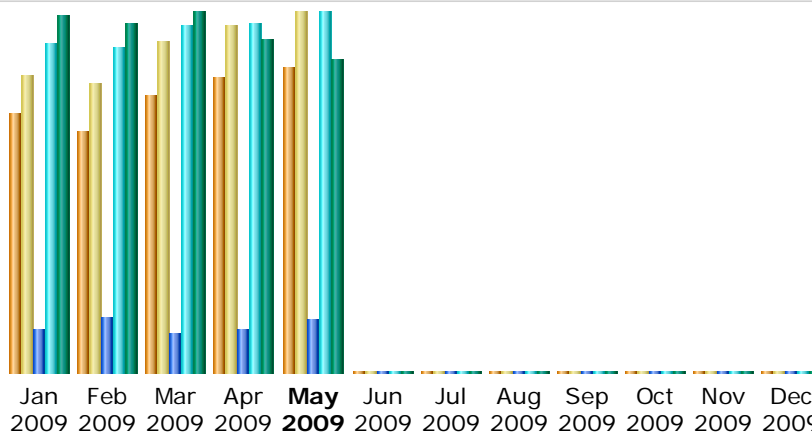

Last Update: 31 May 2009 - 03:24 [Update now](#)

Reported period:

Summary

Reported period Month May 2009

First visit 01 May 2009 - 00:02

Last visit 31 May 2009 - 03:24

	Unique visitors	Number of visits	Pages	Hits	Bandwidth
Viewed traffic *	9066	10703 (1.18 visits/visitor)	62607 (5.84 Pages/Visit)	421726 (39.4 Hits/Visit)	13.90 GB (1361.83 KB/Visit)
Not viewed traffic *			136873	143925	702.83 MB

* Not viewed traffic includes traffic generated by robots, worms, or replies with special HTTP status codes.

Monthly history

Month	Unique visitors	Number of visits	Pages	Hits	Bandwidth
Jan 2009	7713	8827	49969	384994	15.90 GB
Feb 2009	7160	8564	65278	380786	15.51 GB
Mar 2009	8258	9824	46120	406877	16.02 GB
Apr 2009	8765	10293	50030	407766	14.78 GB
May 2009	9066	10703	62607	421726	13.90 GB
Jun 2009	0	0	0	0	0
Jul 2009	0	0	0	0	0
Aug 2009	0	0	0	0	0
Sep 2009	0	0	0	0	0
Oct 2009	0	0	0	0	0
Nov 2009	0	0	0	0	0
Dec 2009	0	0	0	0	0
Total	40962	48211	274004	2002149	76.11 GB